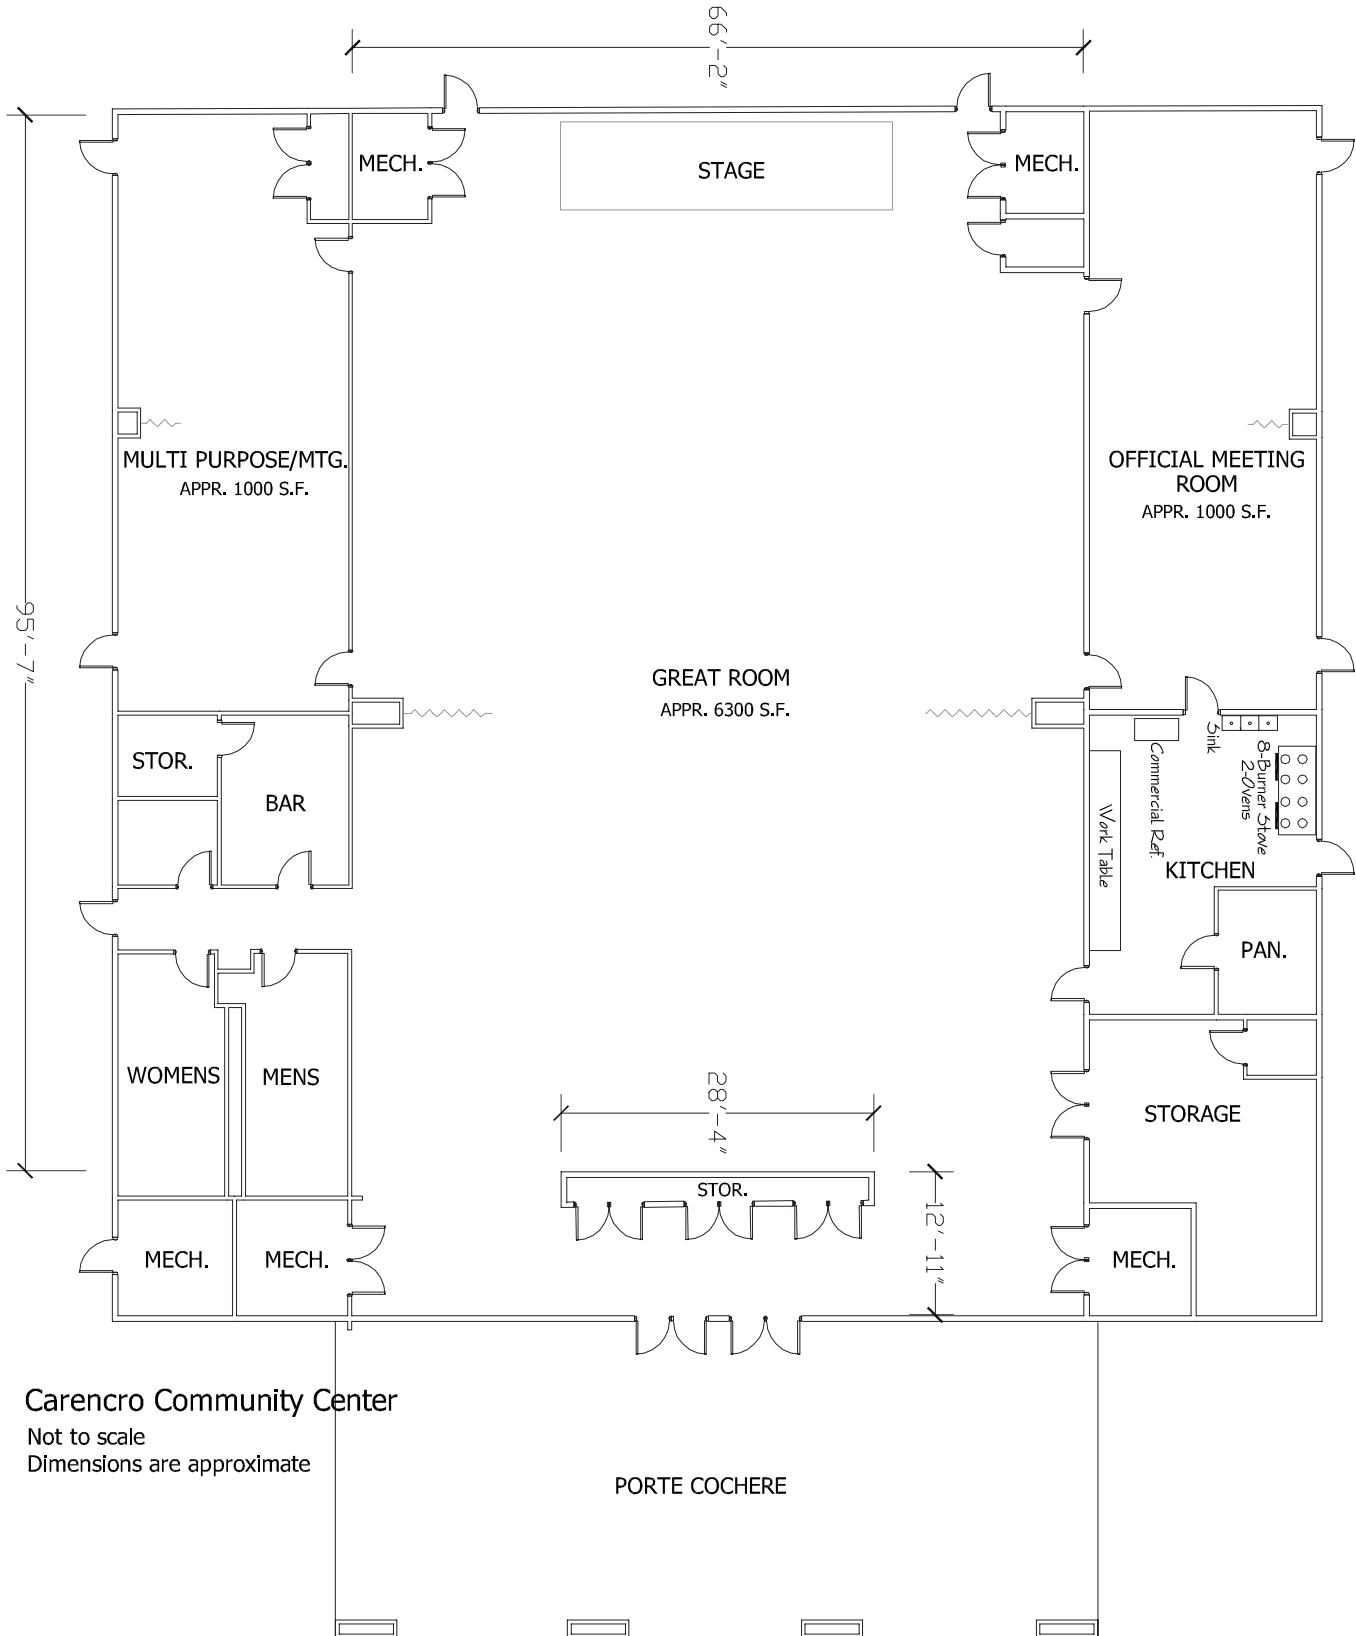

CARENCRO COMMUNITY CENTER

COMMUNITY CENTER FLOOR PLAN
INFORMATION & RESERVATIONS - 337.896.8481
5115 N. UNIVERSITY CARENCRO, LOUISIANA

Carencro Community Center
Not to scale
Dimensions are approximate